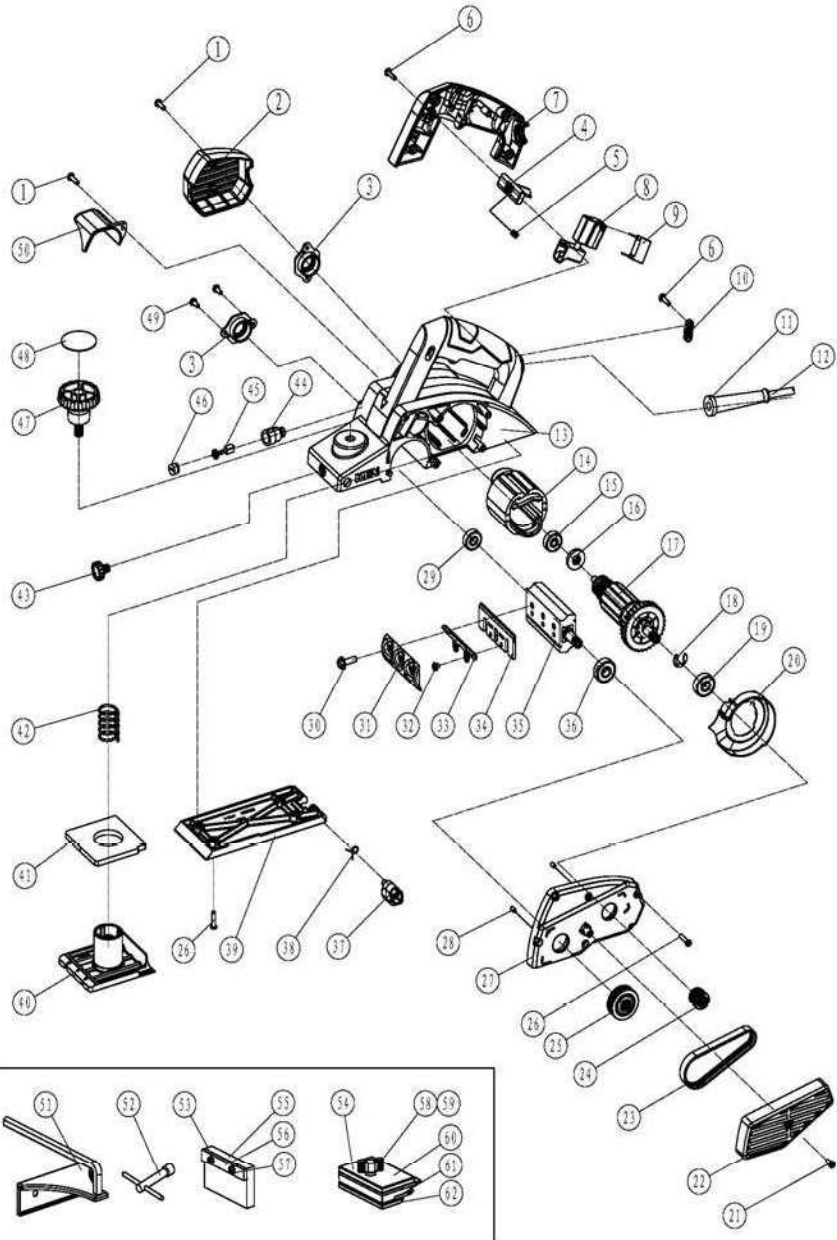

1982 - Planer

1982 - Planer

Item No	Part No	Description
1	222001	Tapping screw
2	315042	Rear cap
3	162080	Bearing cover
4	323014	Switch lock
5	151076	Spring
6	222002	Tapping screw
7	314138	Handle cover
8	445097	Switch
9	443008	Capacitor
10	318006	Cord clamp
11	332006	Cord sleeve
12	411015	Power cord
13	313117	Housing
14	441142	Field coil
15	211082	Bearing
16	319051	Spacer
17	442139	Armature
18	255007	Retainer
19	211217	Bearing
20	321067	Baffle plate
21	231017	Screw
22	326030	Belt protector
23	541473	Name plate
23	344001	Belt
24	182060	Small belt wheel
25	182059	Big belt wheel
26	221010	Tapping screw
27	168018	Cover board
28	334001	Rubber pin
29	211020	Bearing
30	234054	Hex bolt
31	110267	Knife Clamp
32	231097	Screw
33	110266	Blade adjusting plate
34	613009	Blade
35	160058	Cutter shaft
36	211033	Bearing
37	310272	Liftout plate
38	154028	Torsional spring
39	166018	Rear base
40	166017	Front base
41	343005	Foam mat
42	151089	Spring
43	310271	Small knob
44	432045	Brush holder

Item No	Part No	Description
45	431081	Carbon brush
46	433039	Brush holder cap
47	310270	Adjustment handwheel
48	540358	Label
49	221006	Tapping screw
50	326029	Dust protector
51	620069	Guide ruler
52	623054	Socket wrench
53	712066	Feeler block set
54	712067	knife board set